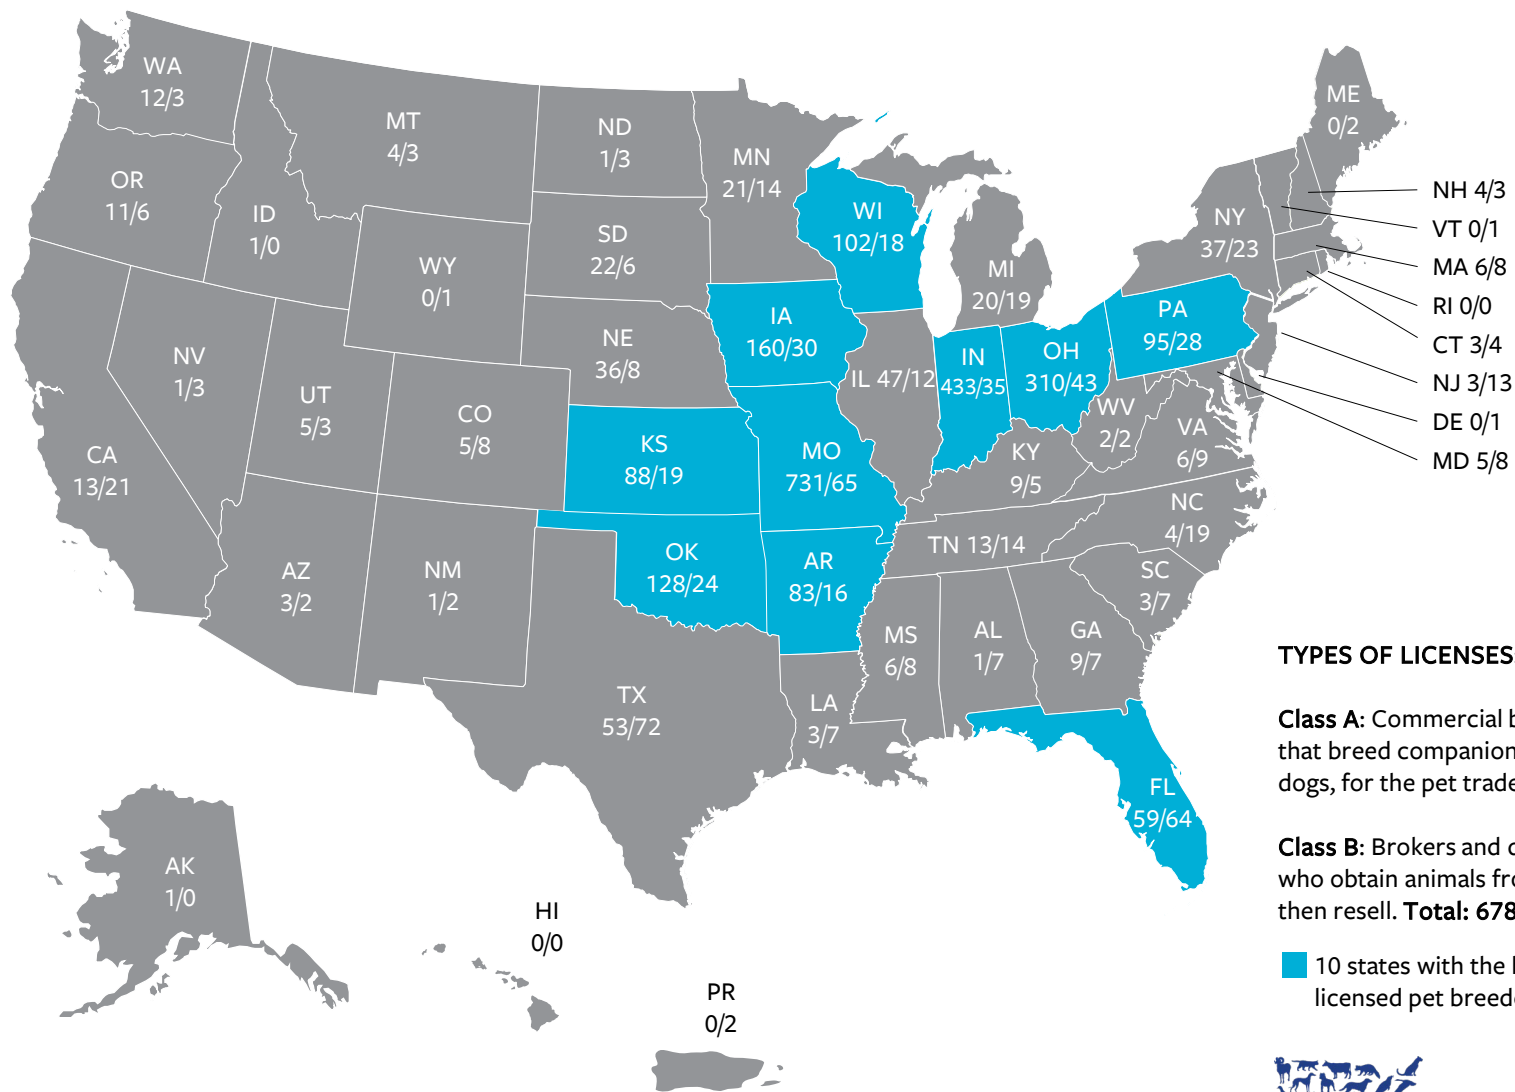

# USDA licensed pet breeders

Based on data published by the United States Department of Agriculture (USDA), January 2025

## TYPES OF LICENSES: Class A/Class B

**Class A:** Commercial breeders. Facilities that breed companion animals, primarily dogs, for the pet trade. **Total: 2560**

**Class B:** Brokers and dealers. Middlemen who obtain animals from breeders and then resell. **Total: 678**

■ 10 states with the highest number of licensed pet breeders